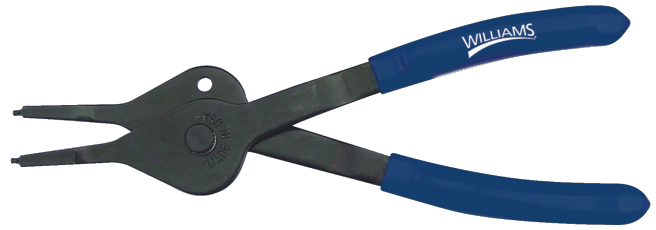

**JHWPL-1621**  
**Snap Ring Pliers - 45° Tip Angle**  
**(Degree), .038 Tip Size**

**PRODUCT DETAILS**

- Cushioned grip handles
- Pliers are convertible for use on internal and external snap rings
- Knurled center screw with spring for easy changing and secure hold

**PRODUCT ATTRIBUTES**

Product		
<b>JHWPL-1621</b>	Double-Dipped	0.038 in