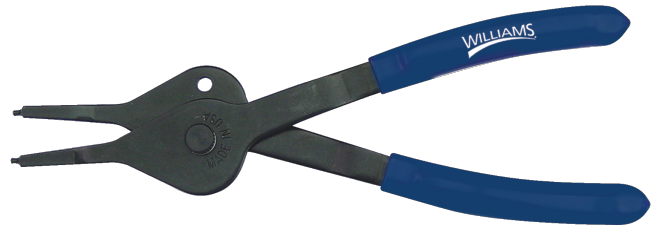

JHWPL-1625
Snap Ring Pliers - 90° Tip Angle
(Degree), .047 Tip Size

PRODUCT DETAILS

- Cushioned grip handles
- Pliers are convertible for use on internal and external snap rings
- Knurled center screw with spring for easy changing and secure hold

PRODUCT ATTRIBUTES

Product		
JHWPL-1625	Double-Dipped	0.047 in