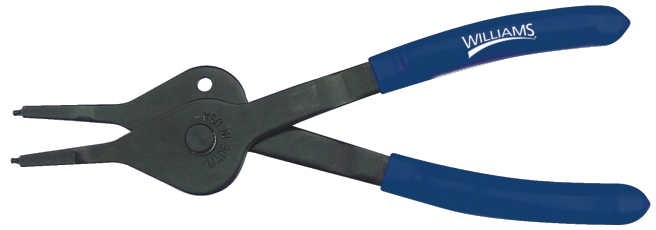

**JHWPL-1628**  
**Snap Ring Pliers - 90° Tip Angle**  
**(Degree), .070 Tip Size**

**PRODUCT DETAILS**

- Cushioned grip handles
- Pliers are convertible for use on internal and external snap rings
- Knurled center screw with spring for easy changing and secure hold

**PRODUCT ATTRIBUTES**

Product		
<b>JHWPL-1628</b>	Double-Dipped	0.07 in