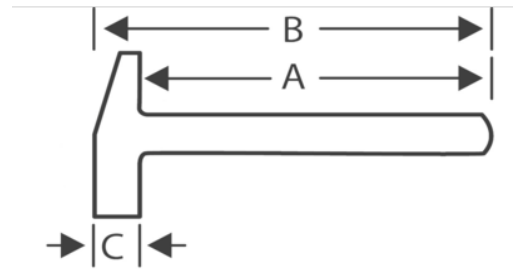

**JHW20402**  
**16 Oz Ripping Claw Hammer**

**PRODUCT DETAILS**

- Handles are durable and comfortable
- Heavy duty construction for strength and durability

**PRODUCT ATTRIBUTES**

Product	<b>A</b>	<b>B</b>	<b>C</b>		
<b>JHW20402</b>	10-3/4 in	14 in	1-9/64 in	Ripping Claw	16 oz