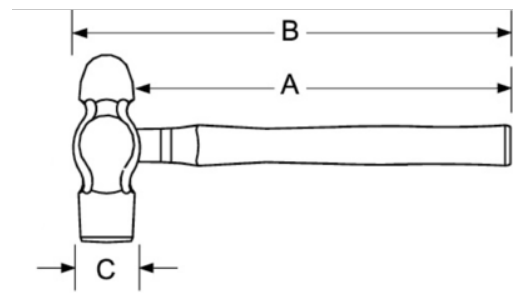

**JHWHBP-2-0A**  
**12 oz Hickory Handle Ball Pein**  
**Hammer**

**PRODUCT DETAILS**

- Ideal for driving punches, chisels and other metal work
- Wooden handles, which are made from white hickory and clear lacquered, are permanently wedged in to the heads
- Hammer heads are drop-forged from specially selected steel and carefully heat treated for dependable strength, hardness, and uniformity
- Polished Face, Bevel & Pein

PRODUCT ATTRIBUTES

Product	<b>A</b>	<b>B</b>	<b>C</b>	
<b>JWHBP-2-0A</b>	11-1/8 in	12-1/2 in	1-1/8 in	12 oz