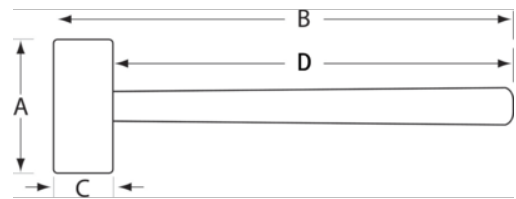

**JHWHSF-100A
Hammer Body, 5 Oz, 1**

PRODUCT DETAILS

- Handles are durable and comfortable
- Heavy duty construction for strength and durability
- Use with Soft-Face hammer tips below. Match head diameter with tip diameter for proper fit
- Tips are not included with hammer body
- 5/16 – 18 thread size

PRODUCT ATTRIBUTES

Product	A	B	C	D	
JHWHSF-100A	2 in	11-1/8 in	1 in	10-3/16 in	5 oz