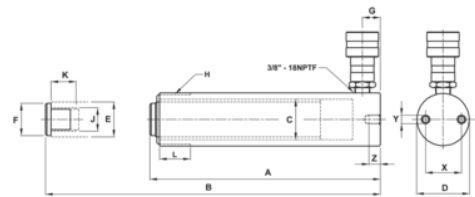

JHW6C05T00
5T Single Acting Cylinders 0.25"
Stroke 3/8"

PRODUCT DETAILS

- 39 models
- Internal plunger threads
- Snap in grooved saddles
- Rod wiper seals out dirt and contamination
- Collar fixture threads
- Two base mounting holes on most models
- Our most rugged, high torque capacity ratchet

PRODUCT ATTRIBUTES

Product: **JHW6C05T00**

	5 t		0.63 in		1.10 in
PSI	9090 psi		0.69 in ³	A	1.61 in
B	2.24 in	C	1.18 in	D	2.36x1.58 in
E	0.98 in	F		G	0.75 in
H	6-7/8-12 in	L		J	
K		X	1.10 in	Y	0.2 in
Z					