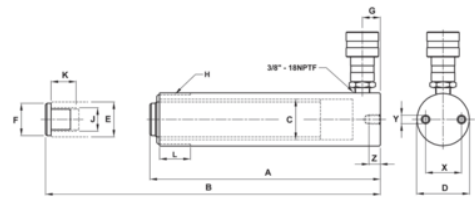

JHW6C05T03
5T Single Acting Cylinders 3"
Stroke 3/8"

PRODUCT DETAILS

- 39 models
- Internal plunger threads
- Snap in grooved saddles
- Rod wiper seals out dirt and contamination
- Collar fixture threads
- Two base mounting holes on most models
- Our most rugged, high torque capacity ratchet

PRODUCT ATTRIBUTES

Product: **JHW6C05T03**

	5 t		3.07 in		1.00 in
PSI	10000 psi		3.07 in ³	A	6.65 in
B	9.72 in	C	1.13 in	D	1.5 in
E	1 in	F	0.98 in	G	0.79 in
H	1-1/2-16 in	L	1.1 in	J	3/4"-16UNF in
K	1.1 in	X	1.00 in	Y	1/4"-20UNC in
Z	0.55 in				