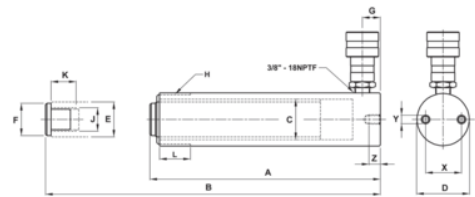

JHW6C05T05
5T Single Acting Cylinders 5"
Stroke 3/8"

PRODUCT DETAILS

- 39 models
- Internal plunger threads
- Snap in grooved saddles
- Rod wiper seals out dirt and contamination
- Collar fixture threads
- Two base mounting holes on most models
- Our most rugged, high torque capacity ratchet

PRODUCT ATTRIBUTES

Product: **JHW6C05T05**

	5 t		5.08 in		1.00 in
PSI	10000 psi		5.08 in ³	A	8.7 in
B	59.5 in	C	1.13 in	D	1.5 in
E	1 in	F	0.98 in	G	0.79 in
H	1-1/2-16 in	L	1.1 in	J	3/4"-16UNF in
K	1.1 in	X	1.00 in	Y	1/4"-20UNC in
Z	0.55 in				