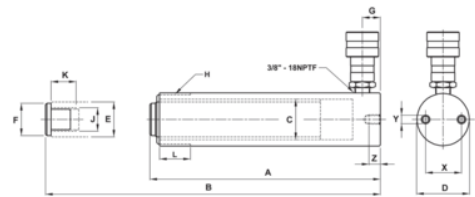

JHW6C05T07
5T Single Acting Cylinders 7"
Stroke 3/8"

PRODUCT DETAILS

- 39 models
- Internal plunger threads
- Snap in grooved saddles
- Rod wiper seals out dirt and contamination
- Collar fixture threads
- Two base mounting holes on most models
- Our most rugged, high torque capacity ratchet

PRODUCT ATTRIBUTES

Product: **JHW6C05T07**

	5 t		7.09 in		1.00 in
PSI	10000 psi		7.09 in ³	A	10.71 in
B	17.8 in	C	1.13 in	D	1.5 in
E	1 in	F	0.98 in	G	0.79 in
H	1-1/2-16 in	L	1.1 in	J	3/4"-16UNF in
K	1.1 in	X	1.00 in	Y	1/4"-20UNC in
Z	0.55 in				