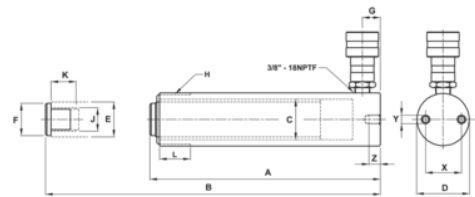

JHW6C05T09
5T Single Acting Cylinders 9"
Stroke 3/8"

PRODUCT DETAILS

- 39 models
- Internal plunger threads
- Snap in grooved saddles
- Rod wiper seals out dirt and contamination
- Collar fixture threads
- Two base mounting holes on most models
- Our most rugged, high torque capacity ratchet

PRODUCT ATTRIBUTES

Product: **JHW6C05T09**

	5 t		9.09 in		1.00 in
PSI	10000 psi		9.09 in ³	A	12.72 in
B	21.81 in	C	1.13 in	D	1.5 in
E	1 in	F	0.98 in	G	0.79 in
H	1-1/2-16 in	L	1.1 in	J	3/4"-16UNF in
K	1.1 in	X	1.00 in	Y	1/4"-20UNC in
Z	0.55 in				