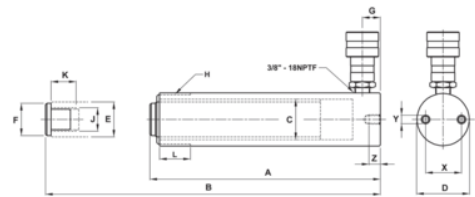

JHW6C10T14
10T Single Acting Cylinders 14"
Stroke 3/8"

PRODUCT DETAILS

- 39 models
- Internal plunger threads
- Snap in grooved saddles
- Rod wiper seals out dirt and contamination
- Collar fixture threads
- Two base mounting holes on most models
- Our most rugged, high torque capacity ratchet

PRODUCT ATTRIBUTES

Product: **JHW6C10T14**

	10 t		14.02 in		2.31 in
PSI	8930 psi		31.40 in ³	A	17.72 in
B	31.74 in	C	1.69 in	D	2.26 in
E	1.49 in	F	1.38 in	G	0.77 in
H	2-1/4-14 in	L	1.3 in	J	1"-8UNC in
K	1.3 in	X	1.56 in	Y	5/16"-18UNC in
Z	0.55 in				