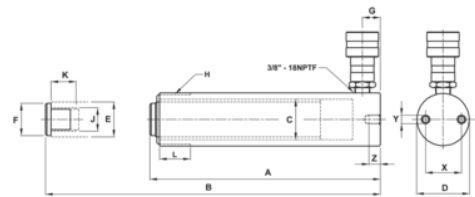

JHW6C15T01
15T Single Acting Cylinders 1"
Stroke 3/8"

PRODUCT DETAILS

- 39 models
- Internal plunger threads
- Snap in grooved saddles
- Rod wiper seals out dirt and contamination
- Collar fixture threads
- Two base mounting holes on most models
- Our most rugged, high torque capacity ratchet

PRODUCT ATTRIBUTES

Product: **JHW6C15T01**

	15 t		0.99 in		3.14 in
PSI	9550 psi		3.11 in ³	A	4.88 in
B	5.87 in	C	2 in	D	2.75 in
E	1.63 in	F	1.5 in	G	0.98 in
H	2-3/4-16 in	L	1.18 in	J	1"-8UNC in
K	0.98 in	X	1.88 in	Y	3/8"-16UNC in
Z	0.51 in				