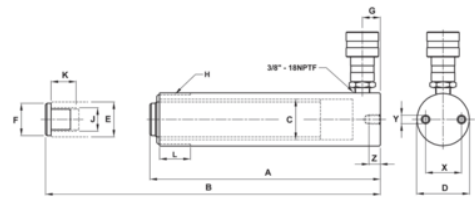

JHW6C15T06
15T Single Acting Cylinders 6"
Stroke 3/8"

PRODUCT DETAILS

- 39 models
- Internal plunger threads
- Snap in grooved saddles
- Rod wiper seals out dirt and contamination
- Collar fixture threads
- Two base mounting holes on most models
- Our most rugged, high torque capacity ratchet

PRODUCT ATTRIBUTES

Product: **JHW6C15T06**

	15 t		5.87 in		3.14 in
PSI	9550 psi		18.43 in ³	A	10.67 in
B	16.54 in	C	2 in	D	2.75 in
E	1.63 in	F	1.5 in	G	0.98 in
H	2-3/4-16 in	L	1.18 in	J	1"-8UNC in
K	0.98 in	X	1.88 in	Y	3/8"-16UNC in
Z	0.51 in				