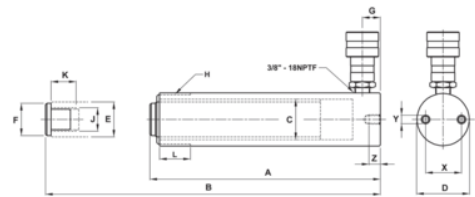

JHW6C15T08
15T Single Acting Cylinders 8"
Stroke 3/8"

PRODUCT DETAILS

- 39 models
- Internal plunger threads
- Snap in grooved saddles
- Rod wiper seals out dirt and contamination
- Collar fixture threads
- Two base mounting holes on most models
- Our most rugged, high torque capacity ratchet

PRODUCT ATTRIBUTES

Product: **JHW6C15T08**

	15 t		7.87 in		3.14 in
PSI	9550 psi		24.71 in ³	A	12.68 in
B	20.55 in	C	2 in	D	2.75 in
E	1.63 in	F	1.5 in	G	0.98 in
H	2-3/4-16 in	L	1.18 in	J	1"-8UNC in
K	0.98 in	X	1.88 in	Y	3/8"-16UNC in
Z	0.51 in				