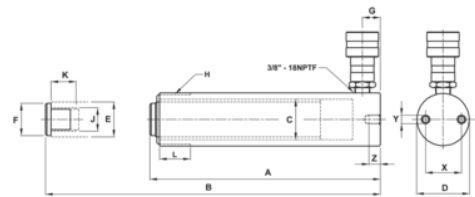

JHW6C15T14
15T Single Acting Cylinders 14"
Stroke 3/8"

PRODUCT DETAILS

- 39 models
- Internal plunger threads
- Snap in grooved saddles
- Rod wiper seals out dirt and contamination
- Collar fixture threads
- Two base mounting holes on most models
- Our most rugged, high torque capacity ratchet

PRODUCT ATTRIBUTES

Product: **JHW6C15T14**

	15 t		14.02 in		3.14 in
PSI	9550 psi		44.02 in ³	A	18.66 in
B	32.68 in	C	2 in	D	2.75 in
E	1.63 in	F	1.5 in	G	0.98 in
H	2-3/4-16 in	L	1.18 in	J	1"-8UNC in
K	0.98 in	X	1.88 in	Y	3/8"-16UNC in
Z	0.51 in				