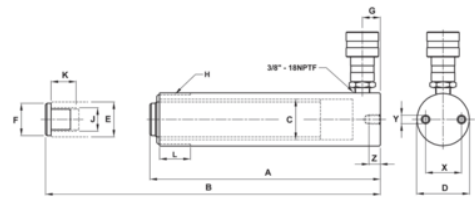

JHW6C25T02
25T Single Acting Cylinders 2"
Stroke 3/8"

PRODUCT DETAILS

- 39 models
- Internal plunger threads
- Snap in grooved saddles
- Rod wiper seals out dirt and contamination
- Collar fixture threads
- Two base mounting holes on most models
- Our most rugged, high torque capacity ratchet

PRODUCT ATTRIBUTES

Product: **JHW6C25T02**

	25 t		2.01 in		5.14 in
PSI	9730 psi		10.33 in ³	A	6.82 in
B	8.83 in	C	2.56 in	D	3.35 in
E	2.24 in	F	1.97 in	G	0.98 in
H	3-5/16-12 in	L	1.93 in	J	1-1/2-16 in
K	1.18 in	X	2.31 in	Y	1/2"-13UNC in
Z	0.75 in				