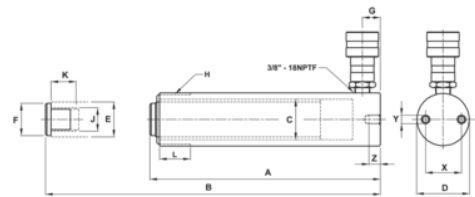

JHW6C25T04
25T Single Acting Cylinders 4"
Stroke 3/8"

PRODUCT DETAILS

- 39 models
- Internal plunger threads
- Snap in grooved saddles
- Rod wiper seals out dirt and contamination
- Collar fixture threads
- Two base mounting holes on most models
- Our most rugged, high torque capacity ratchet

PRODUCT ATTRIBUTES

Product: **JHW6C25T04**

	25 t		3.94 in		5.14 in
PSI	9730 psi		20.25 in ³	A	8.78 in
B	12.72 in	C	2.56 in	D	3.35 in
E	2.24 in	F	1.97 in	G	0.98 in
H	3-5/16-12 in	L	1.93 in	J	1-1/2-16 in
K	1.18 in	X	2.31 in	Y	1/2"-13UNC in
Z	0.75 in				