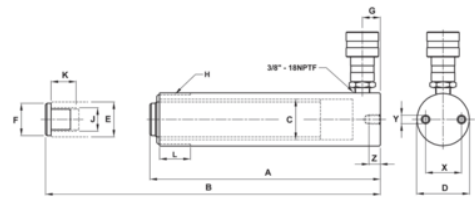

JHW6C25T06
25T Single Acting Cylinders 6"
Stroke 3/8"

PRODUCT DETAILS

- 39 models
- Internal plunger threads
- Snap in grooved saddles
- Rod wiper seals out dirt and contamination
- Collar fixture threads
- Two base mounting holes on most models
- Our most rugged, high torque capacity ratchet

PRODUCT ATTRIBUTES

Product: **JHW6C25T06**

	25 t		5.94 in		5.14 in
PSI	9730 psi		30.53 in ³	A	10.79 in
B	16.73 in	C	2.56 in	D	3.35 in
E	2.24 in	F	1.97 in	G	0.98 in
H	3-5/16-12 in	L	1.93 in	J	1-1/2-16 in
K	1.18 in	X	2.31 in	Y	1/2"-13UNC in
Z	0.75 in				