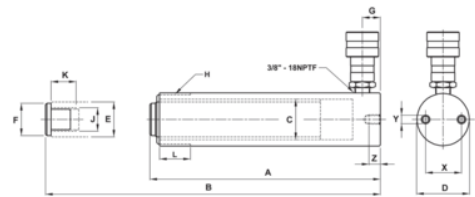

JHW6C25T08
25T Single Acting Cylinders 8"
Stroke 3/8"

PRODUCT DETAILS

- 39 models
- Internal plunger threads
- Snap in grooved saddles
- Rod wiper seals out dirt and contamination
- Collar fixture threads
- Two base mounting holes on most models
- Our most rugged, high torque capacity ratchet

PRODUCT ATTRIBUTES

Product: **JHW6C25T08**

	25 t		7.95 in		5.14 in
PSI	9730 psi		40.86 in ³	A	12.8 in
B	20.75 in	C	2.56 in	D	3.35 in
E	2.24 in	F	1.97 in	G	0.98 in
H	3-5/16-12 in	L	1.93 in	J	1-1/2-16 in
K	1.18 in	X	2.31 in	Y	1/2"-13UNC in
Z	0.75 in				