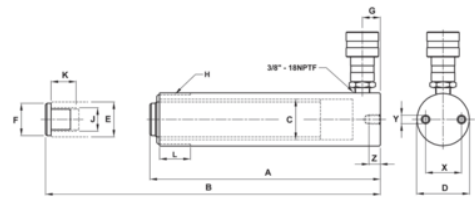

JHW6C25T12
25T Single Acting Cylinders 12"
Stroke 3/8"

PRODUCT DETAILS

- 39 models
- Internal plunger threads
- Snap in grooved saddles
- Rod wiper seals out dirt and contamination
- Collar fixture threads
- Two base mounting holes on most models
- Our most rugged, high torque capacity ratchet

PRODUCT ATTRIBUTES

Product: **JHW6C25T12**

	25 t		12.24 in		5.14 in
PSI	9730 psi		62.91 in ³	A	16.73 in
B	28.97 in	C	2.56 in	D	3.35 in
E	2.24 in	F	1.97 in	G	0.98 in
H	3-5/16-12 in	L	1.93 in	J	1-1/2-16 in
K	1.18 in	X	2.31 in	Y	1/2"-13UNC in
Z	0.75 in				