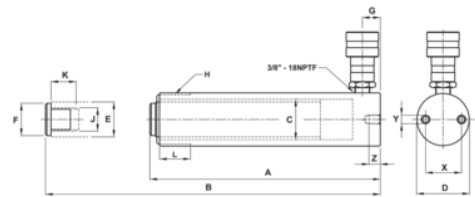

JHW6C30T08
30T Single Acting Cylinders 8"
Stroke 3/8"

PRODUCT DETAILS

- 39 models
- Internal plunger threads
- Snap in grooved saddles
- Rod wiper seals out dirt and contamination
- Collar fixture threads
- Two base mounting holes on most models
- Our most rugged, high torque capacity ratchet

PRODUCT ATTRIBUTES

Product: **JHW6C30T08**

	30 t		8.27 in		6.49 in
PSI	9240 psi		53.67 in ³	A	15.24 in
B	23.51 in	C	2.87 in	D	4 in
E	2.24 in	F	2.13 in	G	1.97 in
H	3-5/16-12 in	L	1.93 in	J	1-1/2-16 in
K	1.18 in	X		Y	
Z					