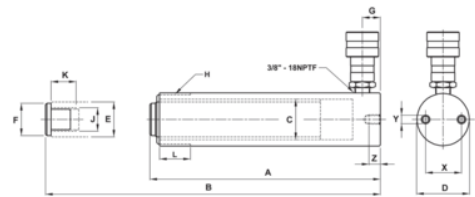

JHW6C55T02
55T Single Acting Cylinders 2"
Stroke 3/8"

PRODUCT DETAILS

- 39 models
- Internal plunger threads
- Snap in grooved saddles
- Rod wiper seals out dirt and contamination
- Collar fixture threads
- Two base mounting holes on most models
- Our most rugged, high torque capacity ratchet

PRODUCT ATTRIBUTES

Product: **JHW6C55T02**

	55 t		2.01 in		10.99 in
PSI	10000 psi		22.09 in ³	A	6.93 in
B	8.94 in	C	3.74 in	D	5 in
E	3.15 in	F	2.76 in	G	1.22 in
H	5-12 in	L	2.17 in	J	
K		X	3.75 in	Y	1/2"-13UNC in
Z	0.75 in				