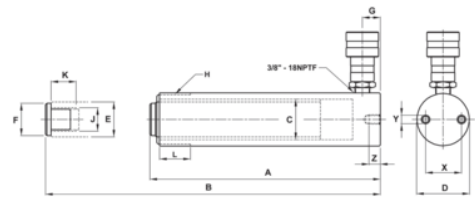

JHW6C55T04
55T Single Acting Cylinders 4"
Stroke 3/8"

PRODUCT DETAILS

- 39 models
- Internal plunger threads
- Snap in grooved saddles
- Rod wiper seals out dirt and contamination
- Collar fixture threads
- Two base mounting holes on most models
- Our most rugged, high torque capacity ratchet

PRODUCT ATTRIBUTES

Product: **JHW6C55T04**

	55 t		3.98 in		10.99 in
PSI	10000 psi		43.74 in ³	A	8.94 in
B	12.92 in	C	3.74 in	D	5 in
E	3.15 in	F	2.76 in	G	1.22 in
H	5-12 in	L	2.17 in	J	
K		X	3.75 in	Y	1/2"-13UNC in
Z	0.75 in				