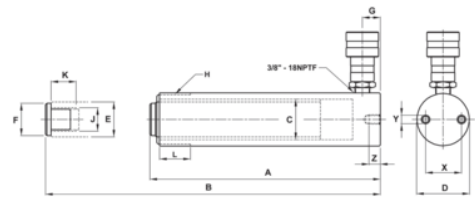

JHW6C55T06
55T Single Acting Cylinders 6"
Stroke 3/8"

PRODUCT DETAILS

- 39 models
- Internal plunger threads
- Snap in grooved saddles
- Rod wiper seals out dirt and contamination
- Collar fixture threads
- Two base mounting holes on most models
- Our most rugged, high torque capacity ratchet

PRODUCT ATTRIBUTES

Product: **JHW6C55T06**

| | | | | | |
|---|-----------|---|-----------------------|---|---------------|
|  | 55 t |  | 6.22 in |  | 10.99 in |
| PSI | 10000 psi |  | 68.36 in ³ | A | 11.14 in |
| B | 17.36 in | C | 3.74 in | D | 5 in |
| E | 3.15 in | F | 2.76 in | G | 1.22 in |
| H | 5-12 in | L | 2.17 in | J | |
| K | | X | 3.75 in | Y | 1/2"-13UNC in |
| Z | 0.75 in | | | | |