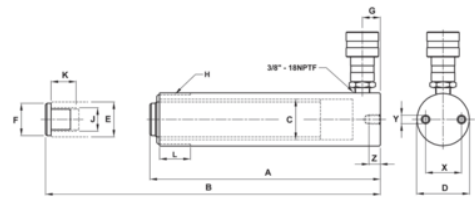

JHW6C55T13
55T Single Acting Cylinders 13"
Stroke 3/8"

PRODUCT DETAILS

- 39 models
- Internal plunger threads
- Snap in grooved saddles
- Rod wiper seals out dirt and contamination
- Collar fixture threads
- Two base mounting holes on most models
- Our most rugged, high torque capacity ratchet

PRODUCT ATTRIBUTES

Product: **JHW6C55T13**

	55 t		13.27 in		10.99 in
PSI	10000 psi		145.84 in ³	A	18.15 in
B	31.42 in	C	3.74 in	D	5 in
E	3.15 in	F	2.76 in	G	1.22 in
H	5-12 in	L	2.17 in	J	
K		X	3.75 in	Y	1/2"-13UNC in
Z	0.75 in				