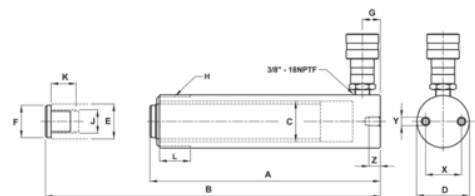

JHW6C75T06
75T Single Acting Cylinders 6"
Stroke 3/8"

PRODUCT DETAILS

- 39 models
- Internal plunger threads
- Snap in grooved saddles
- Rod wiper seals out dirt and contamination
- Collar fixture threads
- Two base mounting holes on most models
- Our most rugged, high torque capacity ratchet

PRODUCT ATTRIBUTES

Product: **JHW6C75T06**

	75 t		6.14 in		16.1 in
PSI	9320 psi		98.85 in ³	A	11.22 in
B	17.36 in	C	4.53 in	D	5.79 in
E	3.74 in	F	2.76 in	G	1.18 in
H	5-3/4-12 in	L	1.73 in	J	
K		X		Y	
Z					