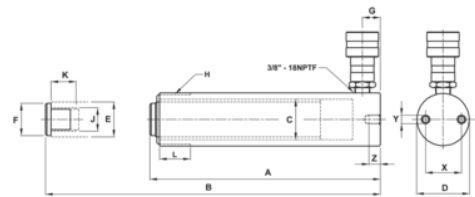

JHW6C100T06
100T Single Acting Cylinders 6"
Stroke 3/8"

PRODUCT DETAILS

- 39 models
- Internal plunger threads
- Snap in grooved saddles
- Rod wiper seals out dirt and contamination
- Collar fixture threads
- Two base mounting holes on most models
- Our most rugged, high torque capacity ratchet

PRODUCT ATTRIBUTES

Product: **JHW6C100T06**

	100 t		6.61 in		20.57 in
PSI	9720 psi		135.97 in ³	A	14.06 in
B	20.67 in	C	5.12 in	D	6.97 in
E	4.13 in	F	2.76 in	G	1.57 in
H	6-7/8-12 in	L	1.73 in	J	
K		X	5.5 in	Y	3/4"-10UNC in
Z	1 in				