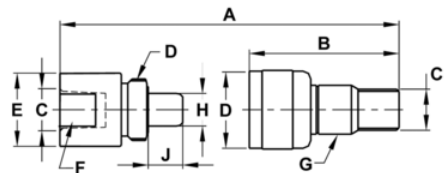

JHW8R38D
3/8f Shallow speed Coupler

PRODUCT DETAILS

- Industrial Hydraulic Equipment
- Coupler

PRODUCT ATTRIBUTES

Product	A	B	C	D	E
JHW8R38D	3.15 in	2.2 in	3/8"-18NPTF in	15/16"-20 in	1.04 in