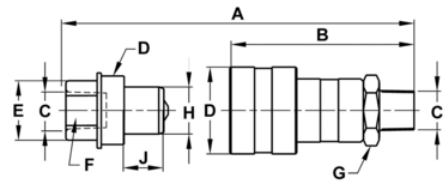

JHW8R38D
3/8f Shallow speed Coupler

PRODUCT DETAILS

- Industrial Hydraulic Equipment
- Coupler

PRODUCT ATTRIBUTES

Product	A	B	C	D	E
JHW8R38D	3.15 in	2.2 in	3/8"-18NPTF in	15/16"-20 in	1.04 in