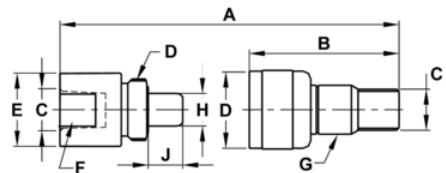

JHW8R38DF
3/8f Shallow speed Coupler, F

PRODUCT DETAILS

- Industrial Hydraulic Equipment
- Coupler

PRODUCT ATTRIBUTES

Product	A	B	C	D	E
JHW8R38DF	3.15 in	2.2 in	3/8"-18NPTF in	15/16"-20 in	1.04 in