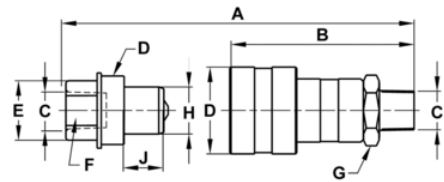

JHW8R38DF
3/8f Shallow speed Coupler, F

PRODUCT DETAILS

- Industrial Hydraulic Equipment
- Coupler

PRODUCT ATTRIBUTES

Product	A	B	C	D	E
JHW8R38DF	3.15 in	2.2 in	3/8"-18NPTF in	15/16"-20 in	1.04 in