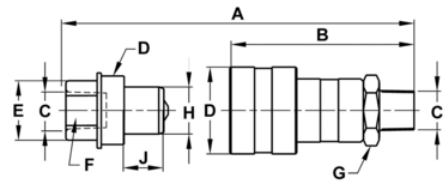

JHW8R38DM
3/8f Shallow speed Coupler, M

PRODUCT DETAILS

- Industrial Hydraulic Equipment
- Coupler

PRODUCT ATTRIBUTES

Product	A	B	C	D	E
JHW8R38DM	3.15 in	2.2 in	3/8"-18NPTF in	15/16"-20 in	1.04 in