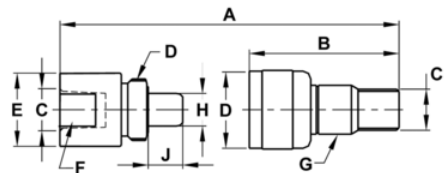

JHW8R38DM
3/8f Shallow speed Coupler, M

PRODUCT DETAILS

- Industrial Hydraulic Equipment
- Coupler

PRODUCT ATTRIBUTES

Product	A	B	C	D	E
JHW8R38DM	3.15 in	2.2 in	3/8"-18NPTF in	15/16"-20 in	1.04 in