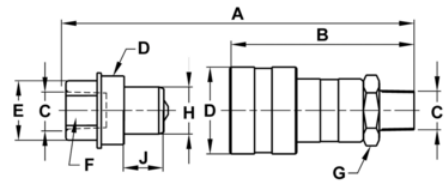

**JHW8RH38DM**  
**3/8f High Flow Coupler, M**

**PRODUCT DETAILS**

- Industrial Hydraulic Equipment
- Coupler

PRODUCT ATTRIBUTES

Product	<b>A</b>	<b>B</b>	<b>C</b>	<b>D</b>	<b>E</b>
<b>JHW8RH38DM</b>	3.35 in	2.84 in	3/8"-18NPTF in	1-3/16"-16 in	1.1 in