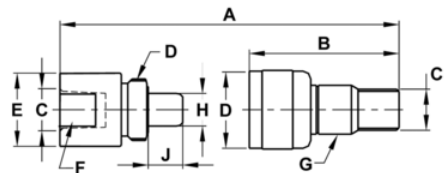

**JHW8RH38DM**  
**3/8f High Flow Coupler, M**

**PRODUCT DETAILS**

- Industrial Hydraulic Equipment
- Coupler

PRODUCT ATTRIBUTES

Product	<b>A</b>	<b>B</b>	<b>C</b>	<b>D</b>	<b>E</b>
<b>JHW8RH38DM</b>	3.35 in	2.84 in	3/8"-18NPTF in	1-3/16"-16 in	1.1 in