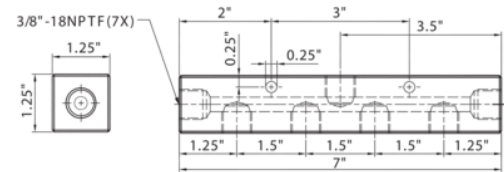

JHW8M14L7P
14" Manifold, 7 Ports

PRODUCT DETAILS

- Industrial Hydraulic Equipment
- Manifold

PRODUCT ATTRIBUTES

Product			
JHW8M14L7P	7	3/8"-18NPTF	1/4"-20UNC