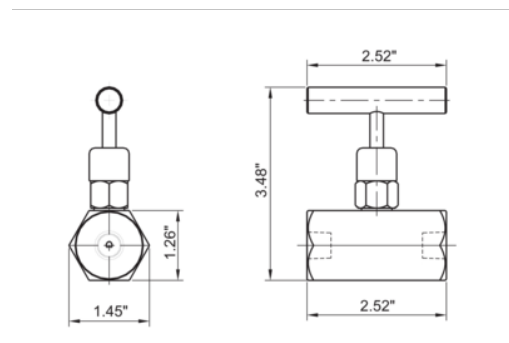

JHW8V38N
Shut-Off Valve With 3/8 F Port

PRODUCT DETAILS

- Industrial Hydraulic Equipment
- Flow control Valves

PRODUCT ATTRIBUTES

Product	
JHW8V38N	3/8"-18NPTF