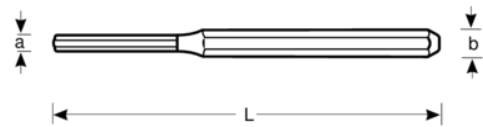

JHWP-8
Pin Punch, 1/4 Length, 5-3/4

PRODUCT DETAILS

- For driving out and removing already loosened pins and keys after initial movement by a solid or starter punch

PRODUCT ATTRIBUTES

Product	L	a	b	lb
JHWP-8	5-3/4 in	1/4 in	3/8 in	0.18 lb