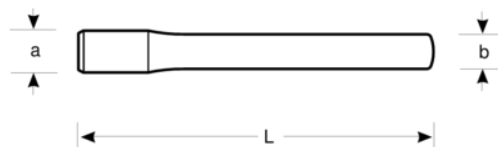

**JHWC-132**  
**X-Long cold Chisel, 7/8 Flat, 12**

**PRODUCT DETAILS**

- Designed for cutting, shaping and removing metal softer than the cutting edge of the chisel

**PRODUCT ATTRIBUTES**

Product	<b>L</b>	<b>b</b>	<b>a</b>	<b>lb</b>
<b>JHWC-132</b>	12 in	3/4 in	1 in	1.53 lb