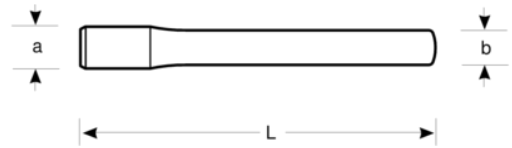

JHWC-133
X-Long cold Chisel, 1 Flat, 18

PRODUCT DETAILS

- Designed for cutting, shaping and removing metal softer than the cutting edge of the chisel

PRODUCT ATTRIBUTES

Product	L	b	a	lb
JHWC-133	18 in	3/4 in	1 in	2.36 lb