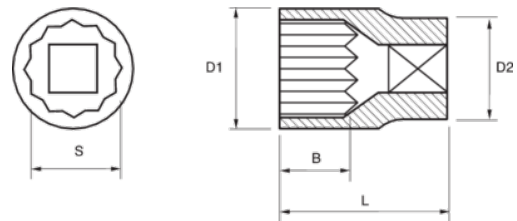

**JHW35071-TH**  
**1/4 Drive Standard Length Hex Bit**  
**Socket, Metric, 4 mm with 4 Hole**  
**Solution**

**PRODUCT DETAILS**

- Tools complete with Tools@Height attachment Point
- High-polished chrome finish socket cleans easily

**PRODUCT ATTRIBUTES**

Product			<b>A</b>	<b>D</b>	<b>L</b>	<b>I</b>	
<b>JHW35071-TH</b>	1/4 in	4 mm	13/16 in	15/32 in	1-13/32 in	5/8 in	0.035 lb