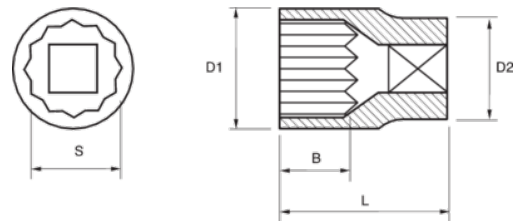

**JHW35100-TH**  
**3/8 Drive Hex Bit Socket 1/8" with**  
**4 Hole Solution**

**PRODUCT DETAILS**

- Tools complete with Tools@Height attachment Point
- High-polished chrome finish socket cleans easily

**PRODUCT ATTRIBUTES**

Product			<b>A</b>	<b>D</b>	<b>L</b>	<b>I</b>	
<b>JHW35100-TH</b>	3/8 in	1/8 in	1-3/16 in	3/4 in	1-27/32 in	21/32 in	0.0926 lb