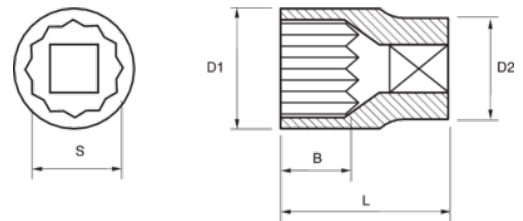

JHW35102-TH
3/8 Drive Hex Bit Socket 5/32" with
4 Hole Solution

PRODUCT DETAILS

- Tools complete with Tools@Height attachment Point
- High-polished chrome finish socket cleans easily

PRODUCT ATTRIBUTES

Product			A	D	L	I	
JHW35102-TH	3/8 in	5/32 in	1-3/16 in	3/4 in	1-27/32 in	21/32 in	0.096 lb