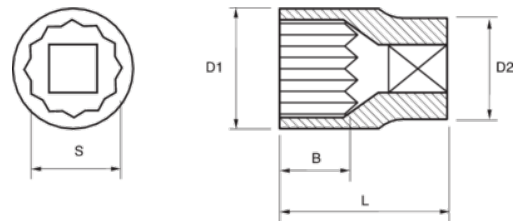

JHW35103-TH
3/8 Drive Hex Bit Socket 3/16" with
4 Hole Solution

PRODUCT DETAILS

- Tools complete with Tools@Height attachment Point
- High-polished chrome finish socket cleans easily

PRODUCT ATTRIBUTES

Product			A	D	L	I	
JHW35103-TH	3/8 in	3/16 in	1-3/16 in	3/4 in	1-27/32 in	21/32 in	0.092 lb