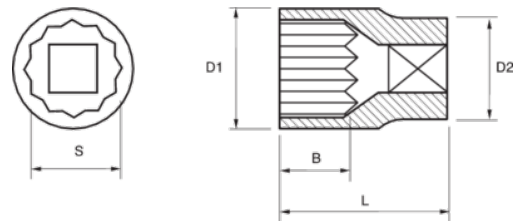

JHW35104-TH
3/8 Drive Hex Bit Socket 7/32" with
4 Hole Solution

PRODUCT DETAILS

- Tools complete with Tools@Height attachment Point
- High-polished chrome finish socket cleans easily

PRODUCT ATTRIBUTES

| Product |  |  | A | D | L | I |  |
|--------------------|---|---|-----------|----------|------------|----------|---|
| JHW35104-TH | 3/8 in | 7/32 in | 1-3/16 in | 3/4 in | 1-27/32 in | 21/32 in | 0.096 lb |