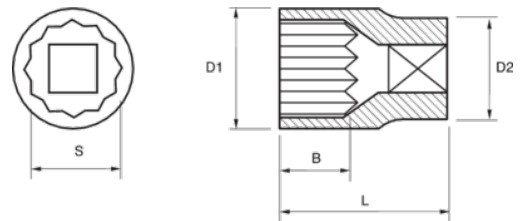

JHW35105-TH
3/8 Drive Hex Bit Socket 1/4 with 4
Hole Solution

PRODUCT DETAILS

- Tools complete with Tools@Height attachment Point
- High-polished chrome finish socket cleans easily

PRODUCT ATTRIBUTES

Product			A	D	L	I	
JHW35105-TH	3/8 in	1/4 in	1-3/16 in	3/4 in	1-27/32 in	21/32 in	0.096 lb