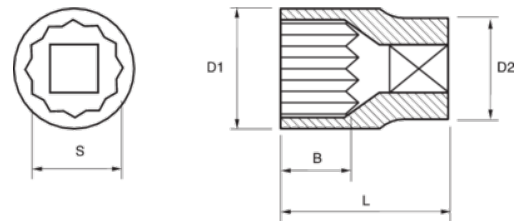

JHW35106-TH
3/8 Drive Hex Bit Socket 5/16" with
4 Hole Solution

PRODUCT DETAILS

- Tools complete with Tools@Height attachment Point
- High-polished chrome finish socket cleans easily

PRODUCT ATTRIBUTES

Product			A	D	L	I	
JHW35106-TH	3/8 in	5/16 in	1-3/16 in	3/4 in	1-31/32 in	21/32 in	0.11 lb