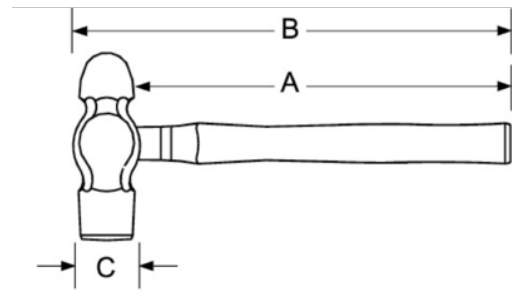

**JHW20545-TH**  
**24 Oz Ball Pein Hammer Fiberglass**  
**Handle With Safety Ring**

**PRODUCT DETAILS**

- Tools complete with Tools@Height attachment Point
- Ideal for driving punches, chisels and other metal work
- Fiberglass handle has a cushion grip for greater comfort and safety
- Hammer heads are drop-forged from specially selected steel and carefully heat treated for dependable strength, hardness and uniformity

PRODUCT ATTRIBUTES

Product	<b>A</b>	<b>B</b>	<b>C</b>	
<b>JHW20545-TH</b>	13 in	15 in	1-1/4 in	24 oz