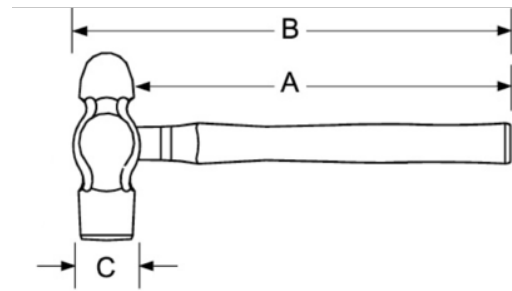

**JHW20546-TH**  
**32 Oz Ball Pein Hammer Fiberglass**  
**Handle With Safety Ring**

**PRODUCT DETAILS**

- Tools complete with Tools@Height attachment Point
- Ideal for driving punches, chisels and other metal work
- Fiberglass handle has a cushion grip for greater comfort and safety
- Hammer heads are drop-forged from specially selected steel and carefully heat treated for dependable strength, hardness and uniformity

PRODUCT ATTRIBUTES

Product	<b>A</b>	<b>B</b>	<b>C</b>	
<b>JHW20546-TH</b>	12-3/4 in	15 in	1-1/4 in	32 oz