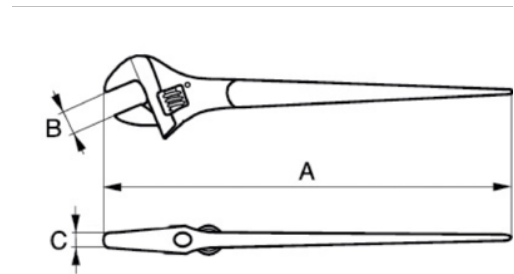

JHW13625A-TH
Adjustable Construction Wrench
Black

PRODUCT DETAILS

- Tools complete with Tools@Height attachment Point
- Tapered spud handle locates and aligns bolts and rivets
- Hole in handle permits tethering wrench for safety
- Measurement scale on head conveniently shows fastener size
- Economical black phosphate finish resists rust

PRODUCT ATTRIBUTES

Product	A	B	C	lb
JHW13625A-TH	15 in			2.15 lb