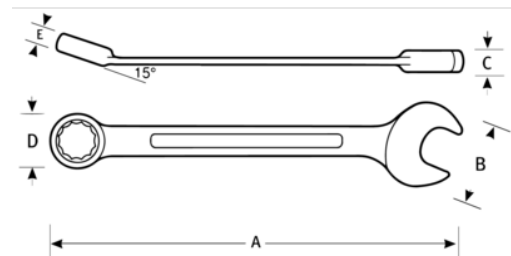

JHW1208MRCTH
Reversible Ratcheting
Combination Wrench, 8 mm with
Safety Coil

PRODUCT DETAILS

- Tools complete with Tools@Height attachment Point
- Metric Sizes 8 mm to 19 mm, 12 Point.
- High-polished chrome finish cleans easily
- Ratchet lever is easily accessible for quick direction changes
- Recessed corners in ends provide extra turning power

PRODUCT ATTRIBUTES

Product	A	B	C	D	E	lb
JHW1208MRCTH	5-1/4 in	23/32 in	3/16 in	23/32 in	9/32 in	0.17 lb