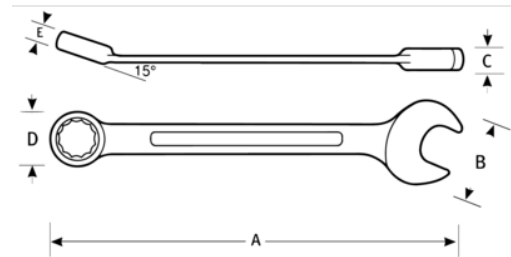

JHW1209MRCTH
Reversible Ratcheting
Combination Wrench, 9 mm with
Safety Coil

PRODUCT DETAILS

- Tools complete with Tools@Height attachment Point
- Metric Sizes 8 mm to 19 mm, 12 Point.
- High-polished chrome finish cleans easily
- Ratchet lever is easily accessible for quick direction changes
- Recessed corners in ends provide extra turning power

PRODUCT ATTRIBUTES

| Product | A | B | C | D | E | lb |
|---------------------|----------|----------|---------|----------|---------|--------|
| JHW1209MRCTH | 5-7/8 in | 13/16 in | 5/32 in | 25/32 in | 5/16 in | 0.2 lb |