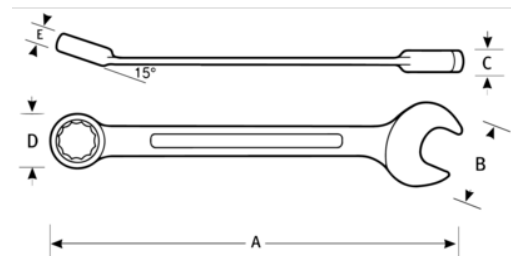

**JHW1210MRCTH**  
**Reversible Ratcheting**  
**Combination Wrench, 10 mm with**  
**Safety Coil**

**PRODUCT DETAILS**

- Tools complete with Tools@Height attachment Point
- Metric Sizes 8 mm to 19 mm, 12 Point.
- High-polished chrome finish cleans easily
- Ratchet lever is easily accessible for quick direction changes
- Recessed corners in ends provide extra turning power

**PRODUCT ATTRIBUTES**

Product	A	B	C	D	E	lb
<b>JHW1210MRCTH</b>	6-1/4 in	7/8 in	7/32 in	7/8 in	11/32 in	0.25 lb